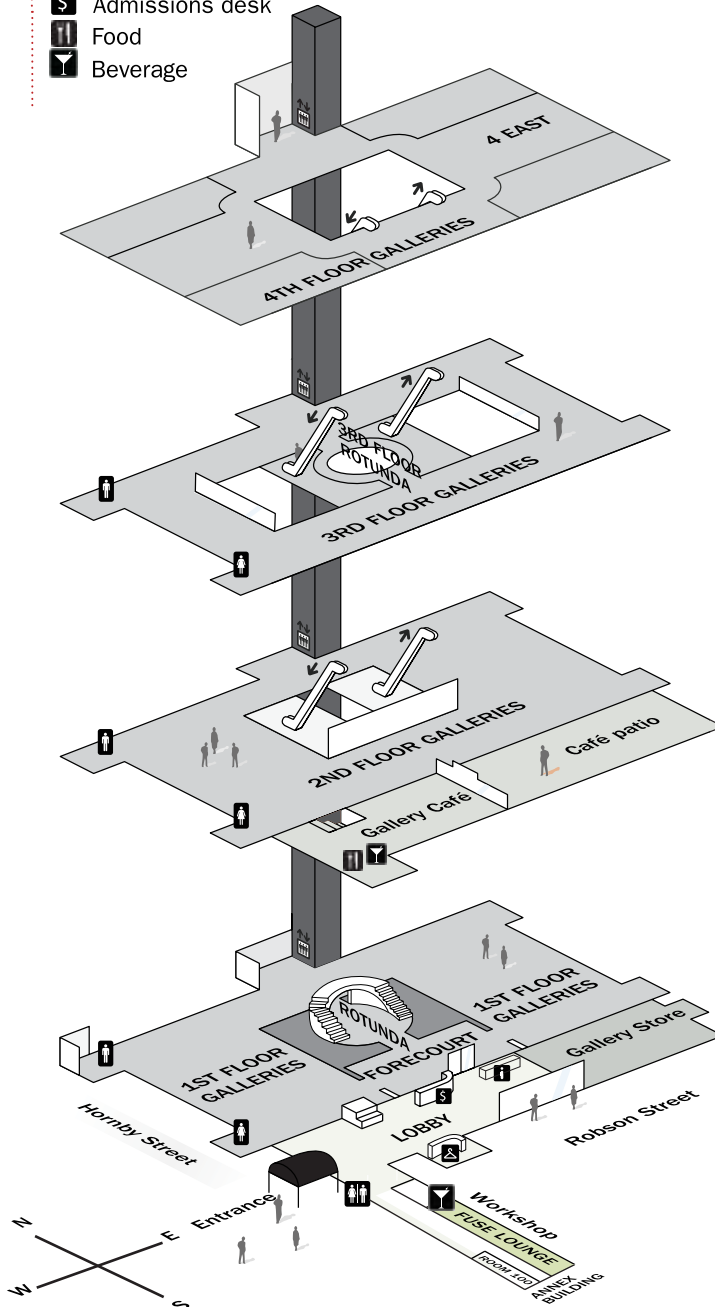

art/music/performance
12 march 10 | 6pm to 12am

	1 FLOOR	2 FLOOR	3 FLOOR	ANNEX BUILDING 1ST FLOOR
6	:00	Riel Hahn Audio Guide 6pm-11:30pm		
	:15			
	:30		ion Zoo Highwall Gallery West	
	:45			
7	:00	TAG: You're It!		
	:15			
	:30		ion Zoo Highwall Gallery West	
	:45			
8	:00			
	:15			
	:30		ion Zoo Highwall Gallery West	FUSE Lounge with djbfaddie Workshop
	:45			& Sweater Fort Natalie Purschwitz Room 100 Give-a-ways 8pm until they are gone . Admission is limited.
9	:00		Kick Evrything Southeast Corner	
	:15			
	:30	Passionate Rejection by Jojo Zolina		
	:45			
10	:00		Hello, Blue Roses Southeast Corner	
	:15			
	:30	Passionate Rejection by Jojo Zolina		
	:45			
11	:00		No Kids Southeast Corner	
	:15			
	:30	Passionate Rejection by Jojo Zolina		
	:45			

Good night!

FUSE Lounge open until 11:45pm
with djbfaddie

WHERE:

MEDIA SPONSOR

straight
THE GEORGIA
UNIVERSITY OF THE PACIFIC

-  Coat Check
-  Membership desk
-  Washrooms
-  Elevator
-  Admissions desk
-  Food
-  Beverage

Gallery Café & Gallery Store open 'til midnight
Access Café through lobby.

4 FLOOR

CLOSED

3 FLOOR

*Visions of British Columbia:
A Landscape Manual*

2 FLOOR

*Visions of British Columbia:
A Landscape Manual*

1 FLOOR

*Leonardo da Vinci:
The Mechanics of Man*

Visceral Bodies

Vancouver
Artgallery

www.vanartgallery.bc.ca