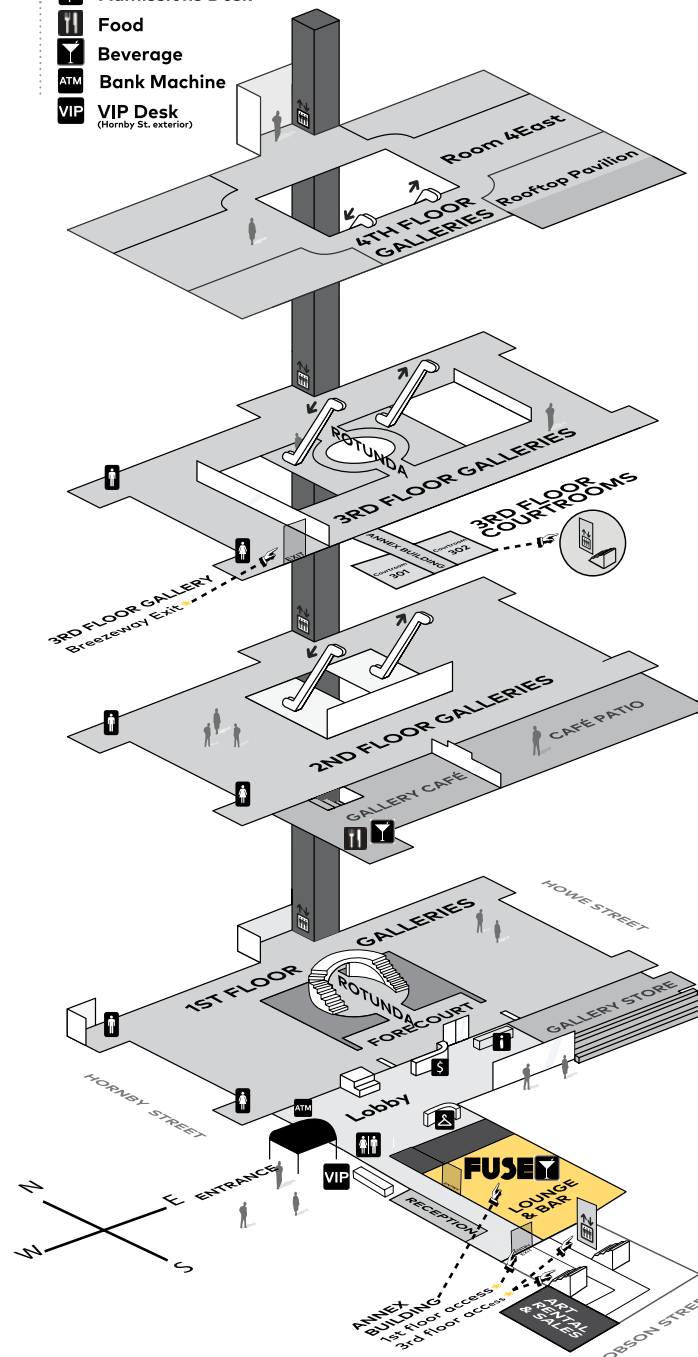

1ST FLOOR GALLERY

AN EMO NOSE
 WONG PING
 Lobby
 8pm-12am

ANNEX BUILDING

3RD FLOOR ANNEX

FINCHWELL REVISITED
 RON TRAN
 Courtroom 302
 9pm | 10:30pm

(* Accessed through the Annex steps/elevator or via the 3rd floor Gallery Breezeway Exit)

1ST FLOOR ANNEX

ONLY AVAILABLE LIGHT
 TANIA WILLARD + #CALLRESPONSE
 Art Rentals and Sales Showroom
 8pm-12am

(* Accessed through the Annex doors, past the FUSE Lounge)

FUSE LOUNGE & BAR
 DJ SLY VIRUS

Annex Workshop

Open until midnight

(FUSE Lounge & Bar is a 19+ area. Cash bar only)

Preferred Wine Partner: **MISSION HILL**
 Family Estate

Preferred Beer Partner:

- Coat Check
- Membership Desk
- Washrooms
- Elevator
- Admissions Desk
- Food
- Beverage
- Bank Machine
- VIP Desk
(Hornby St. exterior)

Coat Check located in the Lobby
 Gallery Store & Café open until midnight
 (Access Café through lobby)

4TH FLOOR

We Come to Witness: Sonny Assu in Dialogue with Emily Carr

3RD FLOOR

Pacific Crossings: Hong Kong Artists in Vancouver